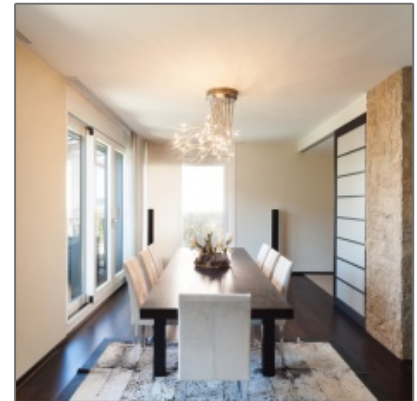

## Basic Details

Property Type:	<b>House</b>
Listing Type:	<b>For Sale</b>
Listing ID:	<b>1070</b>
Price:	<b>\$136,219</b>
View:	<b>Street</b>
Bedrooms:	<b>4</b>
Bathrooms:	<b>2</b>
Half Bathrooms:	<b>0</b>
Square Footage:	<b>742 Sqft</b>
Year Built:	<b>0</b>
Lot Area:	<b>0 Sqft</b>