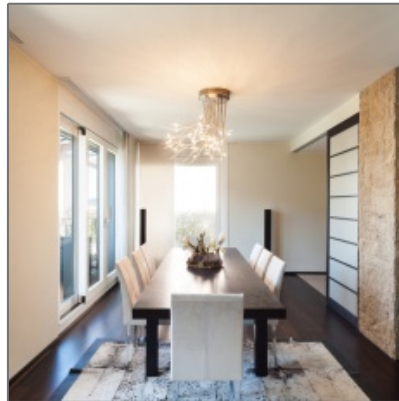

House For Sale

212 Sqft - Washita County, Oklahoma

Basic Details

Property Type:	House
Listing Type:	For Sale
Listing ID:	1064
Price:	\$261,226
View:	Street
Bedrooms:	4
Bathrooms:	2
Half Bathrooms:	0
Square Footage:	212 Sqft
Year Built:	0
Lot Area:	0 Sqft