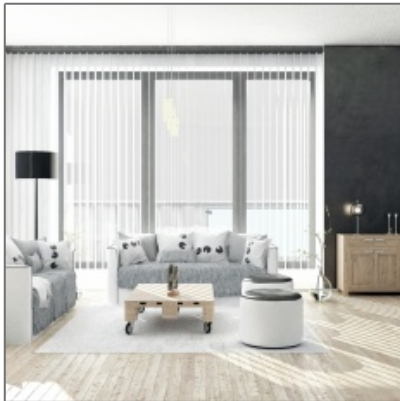

House For Sale

212 Sqft - Washita County, Oklahoma

Basic Details

Property Type:	House
Listing Type:	For Sale
Listing ID:	1064
Price:	\$261,226
View:	Street
Bedrooms:	4
Bathrooms:	2
Half Bathrooms:	0
Square Footage:	212 Sqft
Year Built:	0
Lot Area:	0 Sqft