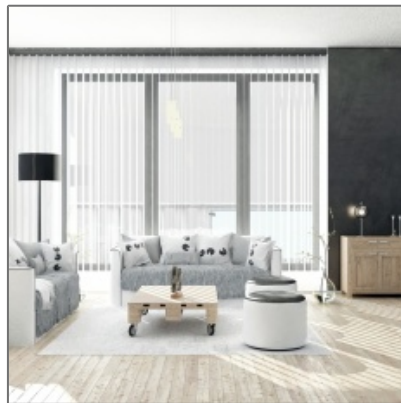

# House For Rent

383 Sqft - Meade County, South Dakota