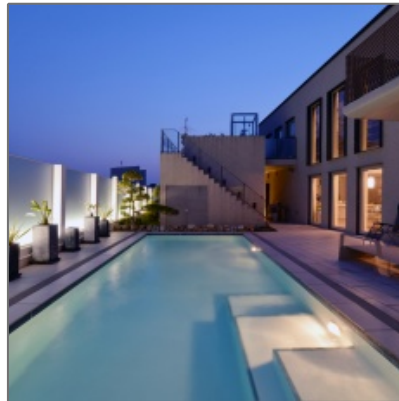

## Basic Details

Property Type:	<b>Villa</b>
Listing Type:	<b>For Rent</b>
Listing ID:	<b>1076</b>
Price Type:	<b>Per Day</b>
Price:	<b>\$742 Per Day</b>
View:	<b>Street</b>
Bedrooms:	<b>5</b>
Bathrooms:	<b>3</b>
Half Bathrooms:	<b>0</b>
Square Footage:	<b>291 Sqft</b>
Year Built:	<b>0</b>
Lot Area:	<b>0 Sqft</b>