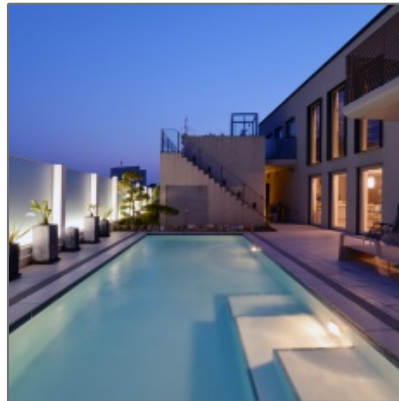

## Basic Details

|                 |                      |
|-----------------|----------------------|
| Property Type:  | <b>Villa</b>         |
| Listing Type:   | <b>For Rent</b>      |
| Listing ID:     | <b>1076</b>          |
| Price Type:     | <b>Per Day</b>       |
| Price:          | <b>\$742 Per Day</b> |
| View:           | <b>Street</b>        |
| Bedrooms:       | <b>5</b>             |
| Bathrooms:      | <b>3</b>             |
| Half Bathrooms: | <b>0</b>             |
| Square Footage: | <b>291 Sqft</b>      |
| Year Built:     | <b>0</b>             |
| Lot Area:       | <b>0 Sqft</b>        |