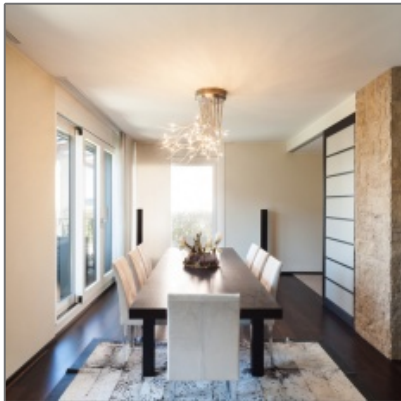

## Basic Details

Property Type:	<b>Villa</b>
Listing Type:	<b>For Rent</b>
Listing ID:	<b>1076</b>
Price Type:	<b>Per Day</b>
Price:	<b>\$742 Per Day</b>
View:	<b>Street</b>
Bedrooms:	<b>5</b>
Bathrooms:	<b>3</b>
Half Bathrooms:	<b>0</b>
Square Footage:	<b>291 Sqft</b>
Year Built:	<b>0</b>
Lot Area:	<b>0 Sqft</b>