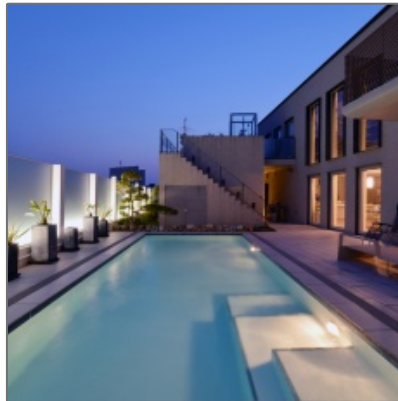

## Basic Details

Property Type:	<b>Villa</b>
Listing Type:	<b>For Rent</b>
Listing ID:	<b>1076</b>
Price Type:	<b>Per Day</b>
Price:	<b>\$742 Per Day</b>
View:	<b>Street</b>
Bedrooms:	<b>5</b>
Bathrooms:	<b>3</b>
Half Bathrooms:	<b>0</b>
Square Footage:	<b>291 Sqft</b>
Year Built:	<b>0</b>
Lot Area:	<b>0 Sqft</b>