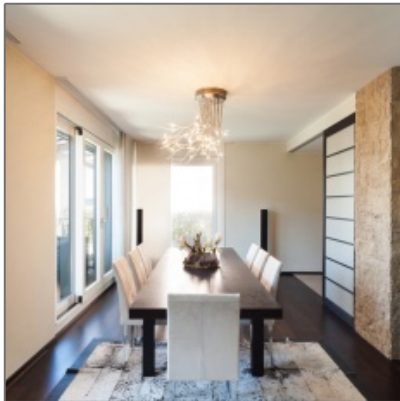

## Basic Details

Property Type:	<b>Villa</b>
Listing Type:	<b>For Rent</b>
Listing ID:	<b>1076</b>
Price Type:	<b>Per Day</b>
Price:	<b>\$742 Per Day</b>
View:	<b>Street</b>
Bedrooms:	<b>5</b>
Bathrooms:	<b>3</b>
Half Bathrooms:	<b>0</b>
Square Footage:	<b>291 Sqft</b>
Year Built:	<b>0</b>
Lot Area:	<b>0 Sqft</b>