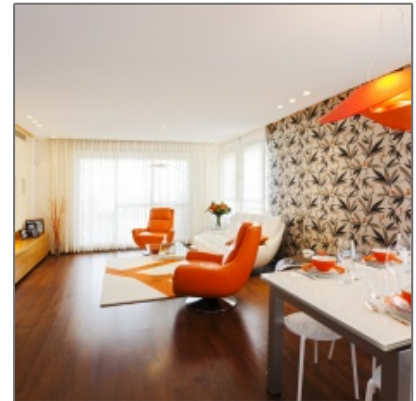

Villa For Rent

206 Sqft - Pottawatomie County, Kansas

Basic Details

Property Type: **Villa**

Listing Type: **For Rent**

Listing ID: **1075**

Price Type: **Per Month**

Price: **$1,373 Per Month**

View: **Garden**

Bedrooms: **1**

Bathrooms: **1**

Half Bathrooms: **0**

Square Footage: **206 Sqft**

Year Built: **0**

Lot Area: **0 Sqft**

Features

- ☒ Swimming Pool
- ☒ View
- ☒ Roof Deck

Appliances

- ☒ Washing Machine

Address Map

Country: **US**

State: **KS**

County: **Pottawatomie County**

Longitude: **W97° 28' 15.8"**