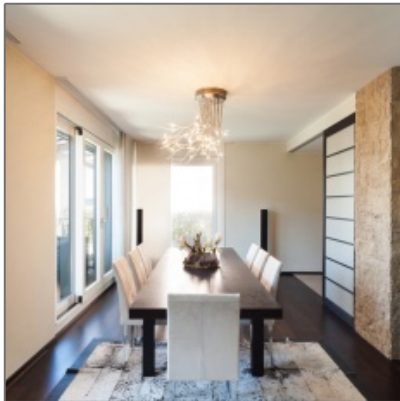

Villa For Rent

206 Sqft - Pottawatomie County, Kansas

Basic Details

Property Type: **Villa**

Listing Type: **For Rent**

Listing ID: **1075**

Price Type: **Per Month**

Price: **\$1,373 Per Month**