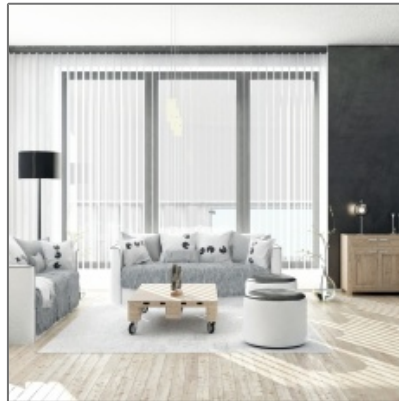

Villa For Rent

738 Sqft - Tillman County, Oklahoma

Basic Details

Property Type:	Villa
Listing Type:	For Rent
Listing ID:	1074
Price Type:	Per Week
Price:	\$768 Per Week
View:	Garden
Bedrooms:	2
Bathrooms:	1
Half Bathrooms:	0
Square Footage:	738 Sqft
Year Built:	0
Lot Area:	0 Sqft