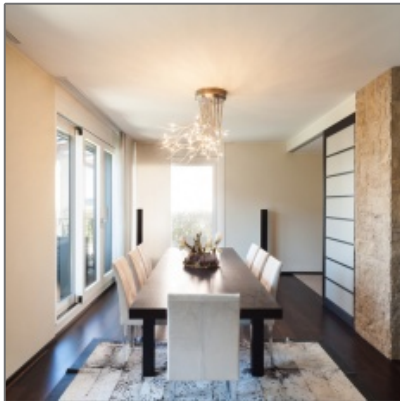

Villa For Rent

738 Sqft - Tillman County, Oklahoma

Basic Details

Property Type:	Villa
Listing Type:	For Rent
Listing ID:	1074
Price Type:	Per Week
Price:	\$768 Per Week
View:	Garden
Bedrooms:	2
Bathrooms:	1
Half Bathrooms:	0
Square Footage:	738 Sqft
Year Built:	0
Lot Area:	0 Sqft