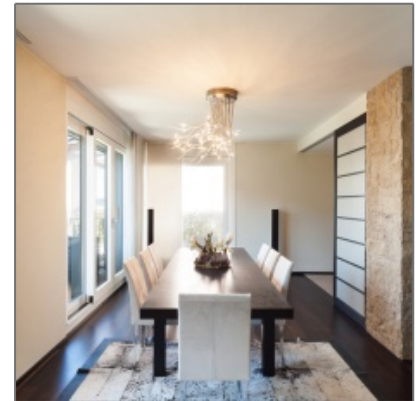

House For Sale

742 Sqft - Edwards County, Kansas

Basic Details

Property Type:	House
Listing Type:	For Sale
Listing ID:	1070
Price:	\$136,219
View:	Street
Bedrooms:	4
Bathrooms:	2
Half Bathrooms:	0
Square Footage:	742 Sqft
Year Built:	0
Lot Area:	0 Sqft