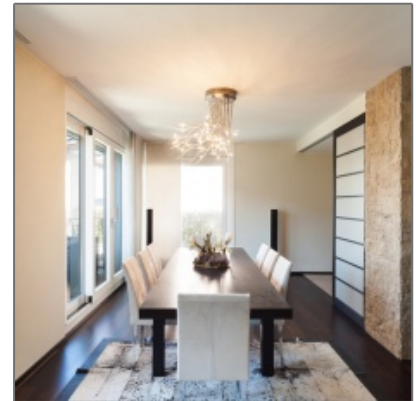

## Basic Details

Property Type:	<b>House</b>
Listing Type:	<b>For Sale</b>
Listing ID:	<b>1070</b>
Price:	<b>\$136,219</b>
View:	<b>Street</b>
Bedrooms:	<b>4</b>
Bathrooms:	<b>2</b>
Half Bathrooms:	<b>0</b>
Square Footage:	<b>742 Sqft</b>
Year Built:	<b>0</b>
Lot Area:	<b>0 Sqft</b>