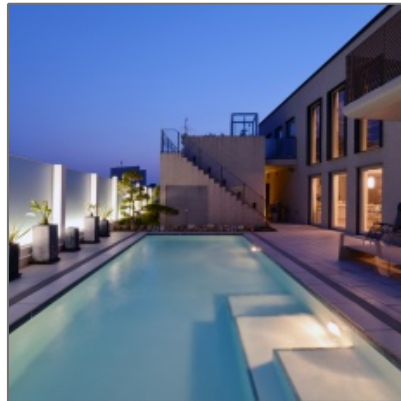

## Basic Details

Property Type:	<b>House</b>
Listing Type:	<b>For Sale</b>
Listing ID:	<b>1066</b>
Price:	<b>\$120,057</b>
View:	<b>Garden</b>
Bedrooms:	<b>4</b>
Bathrooms:	<b>2</b>
Half Bathrooms:	<b>0</b>
Square Footage:	<b>456 Sqft</b>
Year Built:	<b>0</b>
Lot Area:	<b>0 Sqft</b>