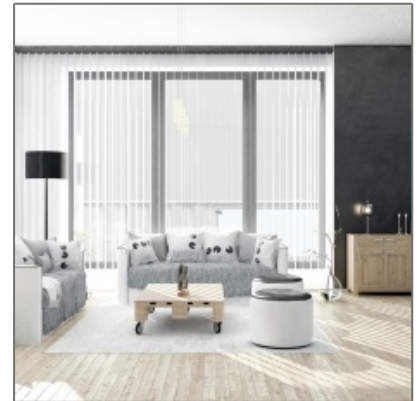

## Basic Details

Property Type:	<b>House</b>
Listing Type:	<b>For Sale</b>
Listing ID:	<b>1066</b>
Price:	<b>\$120,057</b>
View:	<b>Garden</b>
Bedrooms:	<b>4</b>
Bathrooms:	<b>2</b>
Half Bathrooms:	<b>0</b>
Square Footage:	<b>456 Sqft</b>
Year Built:	<b>0</b>
Lot Area:	<b>0 Sqft</b>