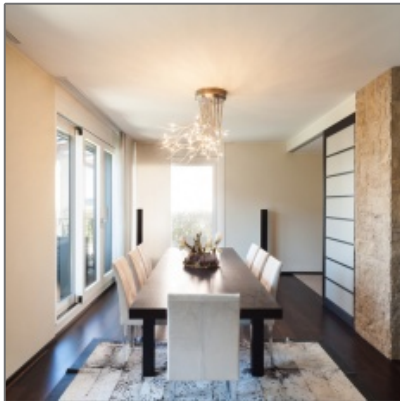

## Basic Details

Property Type:	<b>House</b>
Listing Type:	<b>For Sale</b>
Listing ID:	<b>1061</b>
Price:	<b>\$252,320</b>
View:	<b>Street</b>
Bedrooms:	<b>4</b>
Bathrooms:	<b>3</b>
Half Bathrooms:	<b>0</b>
Square Footage:	<b>429 Sqft</b>
Year Built:	<b>0</b>
Lot Area:	<b>0 Sqft</b>