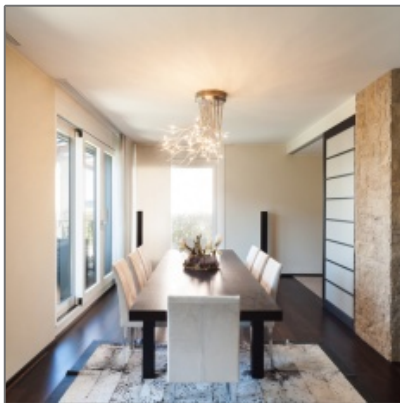

Villa For Rent

291 Sqft - Franklin County, Kansas

Basic Details

Property Type:	Villa
Listing Type:	For Rent
Listing ID:	1076
Price Type:	Per Day
Price:	\$742 Per Day
View:	Street
Bedrooms:	5
Bathrooms:	3
Half Bathrooms:	0
Square Footage:	291 Sqft
Year Built:	0
Lot Area:	0 Sqft