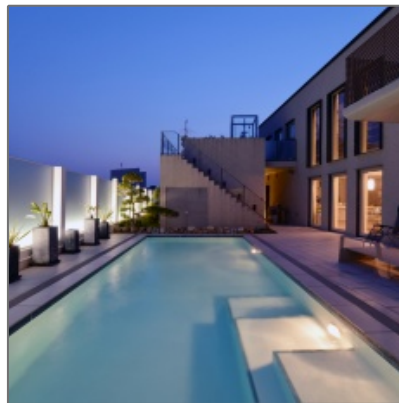

Villa For Rent

291 Sqft - Franklin County, Kansas

Basic Details

Property Type:	Villa
Listing Type:	For Rent
Listing ID:	1076
Price Type:	Per Day
Price:	\$742 Per Day
View:	Street
Bedrooms:	5
Bathrooms:	3
Half Bathrooms:	0
Square Footage:	291 Sqft
Year Built:	0
Lot Area:	0 Sqft