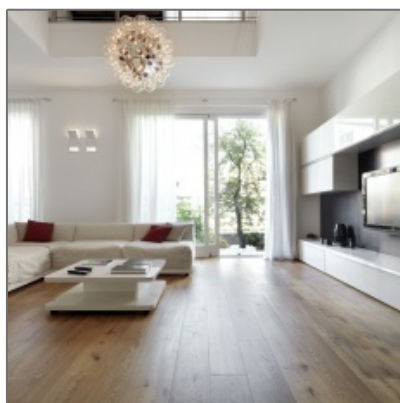

House For Sale

747 Sqft - Comanche County, Kansas

Basic Details

Property Type: **House**

Listing Type: **For Sale**

Listing ID: **1065**

Price: **\$291,735**

View: **Sea**