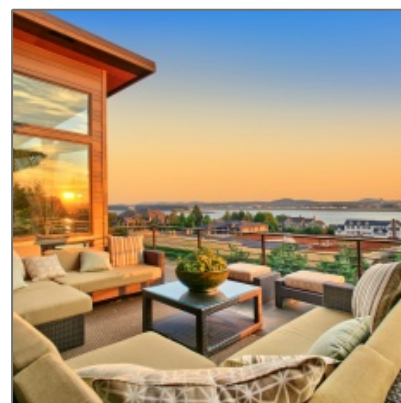

House For Sale

747 Sqft - Comanche County, Kansas

Basic Details

Property Type: **House**

Listing Type: **For Sale**

Listing ID: **1065**

Price: **\$291,735**

View: **Sea**