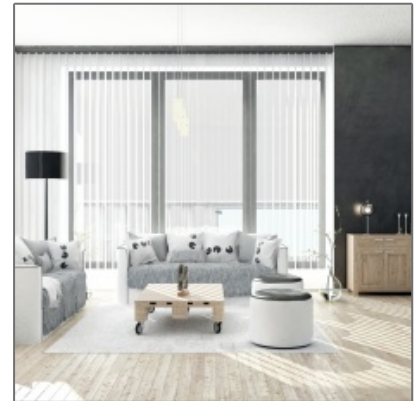

## Basic Details

Property Type:	<b>House</b>
Listing Type:	<b>For Sale</b>
Listing ID:	<b>1063</b>
Price:	<b>\$247,431</b>
View:	<b>Garden</b>
Bedrooms:	<b>4</b>
Bathrooms:	<b>2</b>
Half Bathrooms:	<b>0</b>
Square Footage:	<b>275 Sqft</b>
Year Built:	<b>0</b>
Lot Area:	<b>0 Sqft</b>