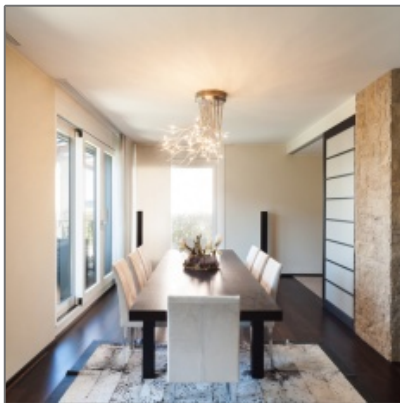

## Basic Details

Property Type:	<b>Villa</b>
Listing Type:	<b>For Rent</b>
Listing ID:	<b>1076</b>
Price Type:	<b>Per Day</b>
Price:	<b>\$742 Per Day</b>
View:	<b>Street</b>
Bedrooms:	<b>5</b>
Bathrooms:	<b>3</b>
Half Bathrooms:	<b>0</b>
Square Footage:	<b>291 Sqft</b>
Year Built:	<b>0</b>
Lot Area:	<b>0 Sqft</b>