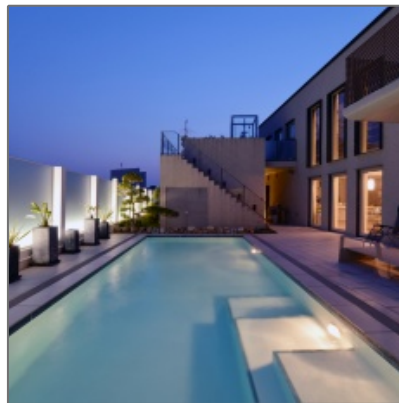

## Basic Details

Property Type:	<b>Villa</b>
Listing Type:	<b>For Rent</b>
Listing ID:	<b>1076</b>
Price Type:	<b>Per Day</b>
Price:	<b>\$742 Per Day</b>
View:	<b>Street</b>
Bedrooms:	<b>5</b>
Bathrooms:	<b>3</b>
Half Bathrooms:	<b>0</b>
Square Footage:	<b>291 Sqft</b>
Year Built:	<b>0</b>
Lot Area:	<b>0 Sqft</b>