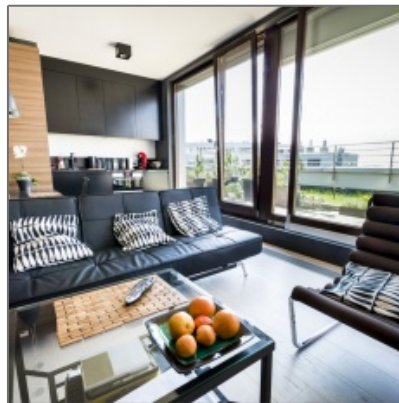

Villa For Rent

206 Sqft - Pottawatomie County, Kansas

Basic Details

Property Type:	Villa
Listing Type:	For Rent
Listing ID:	1075
Price Type:	Per Month
Price:	\$1,373 Per Month
View:	Garden
Bedrooms:	1
Bathrooms:	1
Half Bathrooms:	0
Square Footage:	206 Sqft
Year Built:	0
Lot Area:	0 Sqft