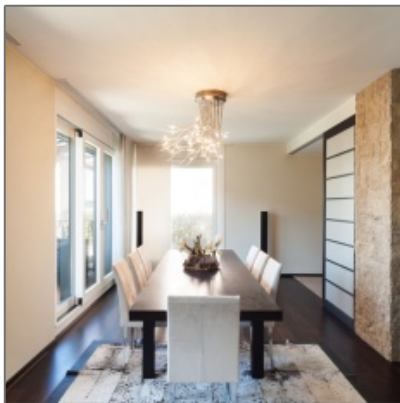

Villa For Rent

206 Sqft - Pottawatomie County, Kansas

Basic Details

Property Type:	Villa
Listing Type:	For Rent
Listing ID:	1075
Price Type:	Per Month
Price:	\$1,373 Per Month
View:	Garden
Bedrooms:	1
Bathrooms:	1
Half Bathrooms:	0
Square Footage:	206 Sqft
Year Built:	0
Lot Area:	0 Sqft