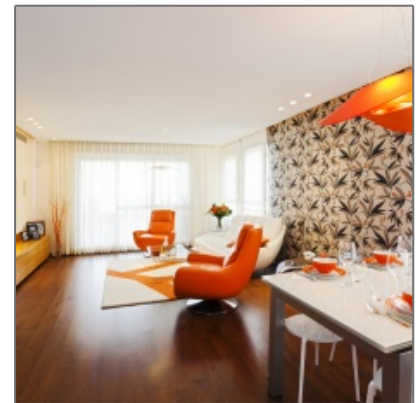

Villa For Rent

206 Sqft - Pottawatomie County, Kansas

Basic Details

Property Type:	Villa
Listing Type:	For Rent
Listing ID:	1075
Price Type:	Per Month
Price:	\$1,373 Per Month
View:	Garden
Bedrooms:	1
Bathrooms:	1
Half Bathrooms:	0
Square Footage:	206 Sqft
Year Built:	0
Lot Area:	0 Sqft