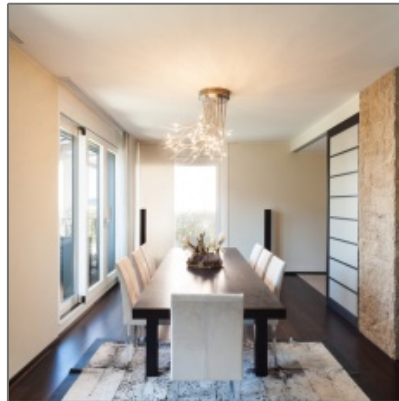

House For Sale

212 Sqft - Washita County, Oklahoma

Basic Details

Property Type:	House
Listing Type:	For Sale
Listing ID:	1064
Price:	$261,226
View:	Street
Bedrooms:	4
Bathrooms:	2
Half Bathrooms:	0
Square Footage:	212 Sqft
Year Built:	0
Lot Area:	0 Sqft

Appliances

☒ CD Player	☒ Hair Dryer
☒ Satellite	☒ Towels

Features

☒ Garden	☒ Balcony
☒ Fence	☒ Patio

Address Map

Country:	US
State:	OK
County:	Washita County
Longitude:	W100° 53' 1.4"
Latitude:	N35° 9' 49.7"