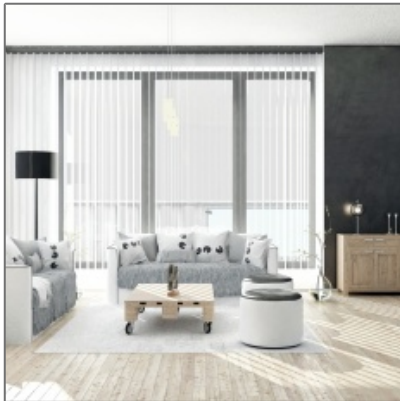

House For Sale

212 Sqft - Washita County, Oklahoma

Basic Details

Property Type:	House
Listing Type:	For Sale
Listing ID:	1064
Price:	$261,226
View:	Street
Bedrooms:	4
Bathrooms:	2
Half Bathrooms:	0
Square Footage:	212 Sqft
Year Built:	0
Lot Area:	0 Sqft

Appliances

☒ CD Player	☒ Hair Dryer
☒ Satellite	☒ Towels

Features

☒ Garden	☒ Balcony
☒ Fence	☒ Patio

Address Map

Country:	US
State:	OK
County:	Washita County
Longitude:	W100° 53' 1.4"
Latitude:	N35° 9' 49.7"