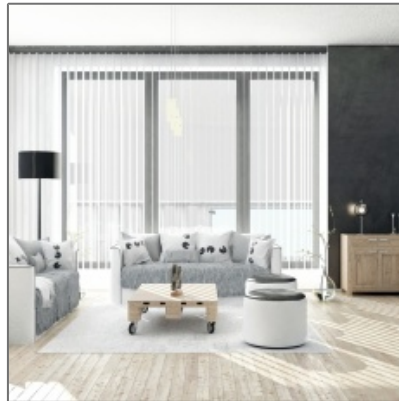

House For Rent

383 Sqft - Meade County, South Dakota

Basic Details

Property Type: **House**

Listing Type: **For Rent**

Listing ID: **1054**

Price Type: **Per Week**

Price: **\$70,607 Per Week**